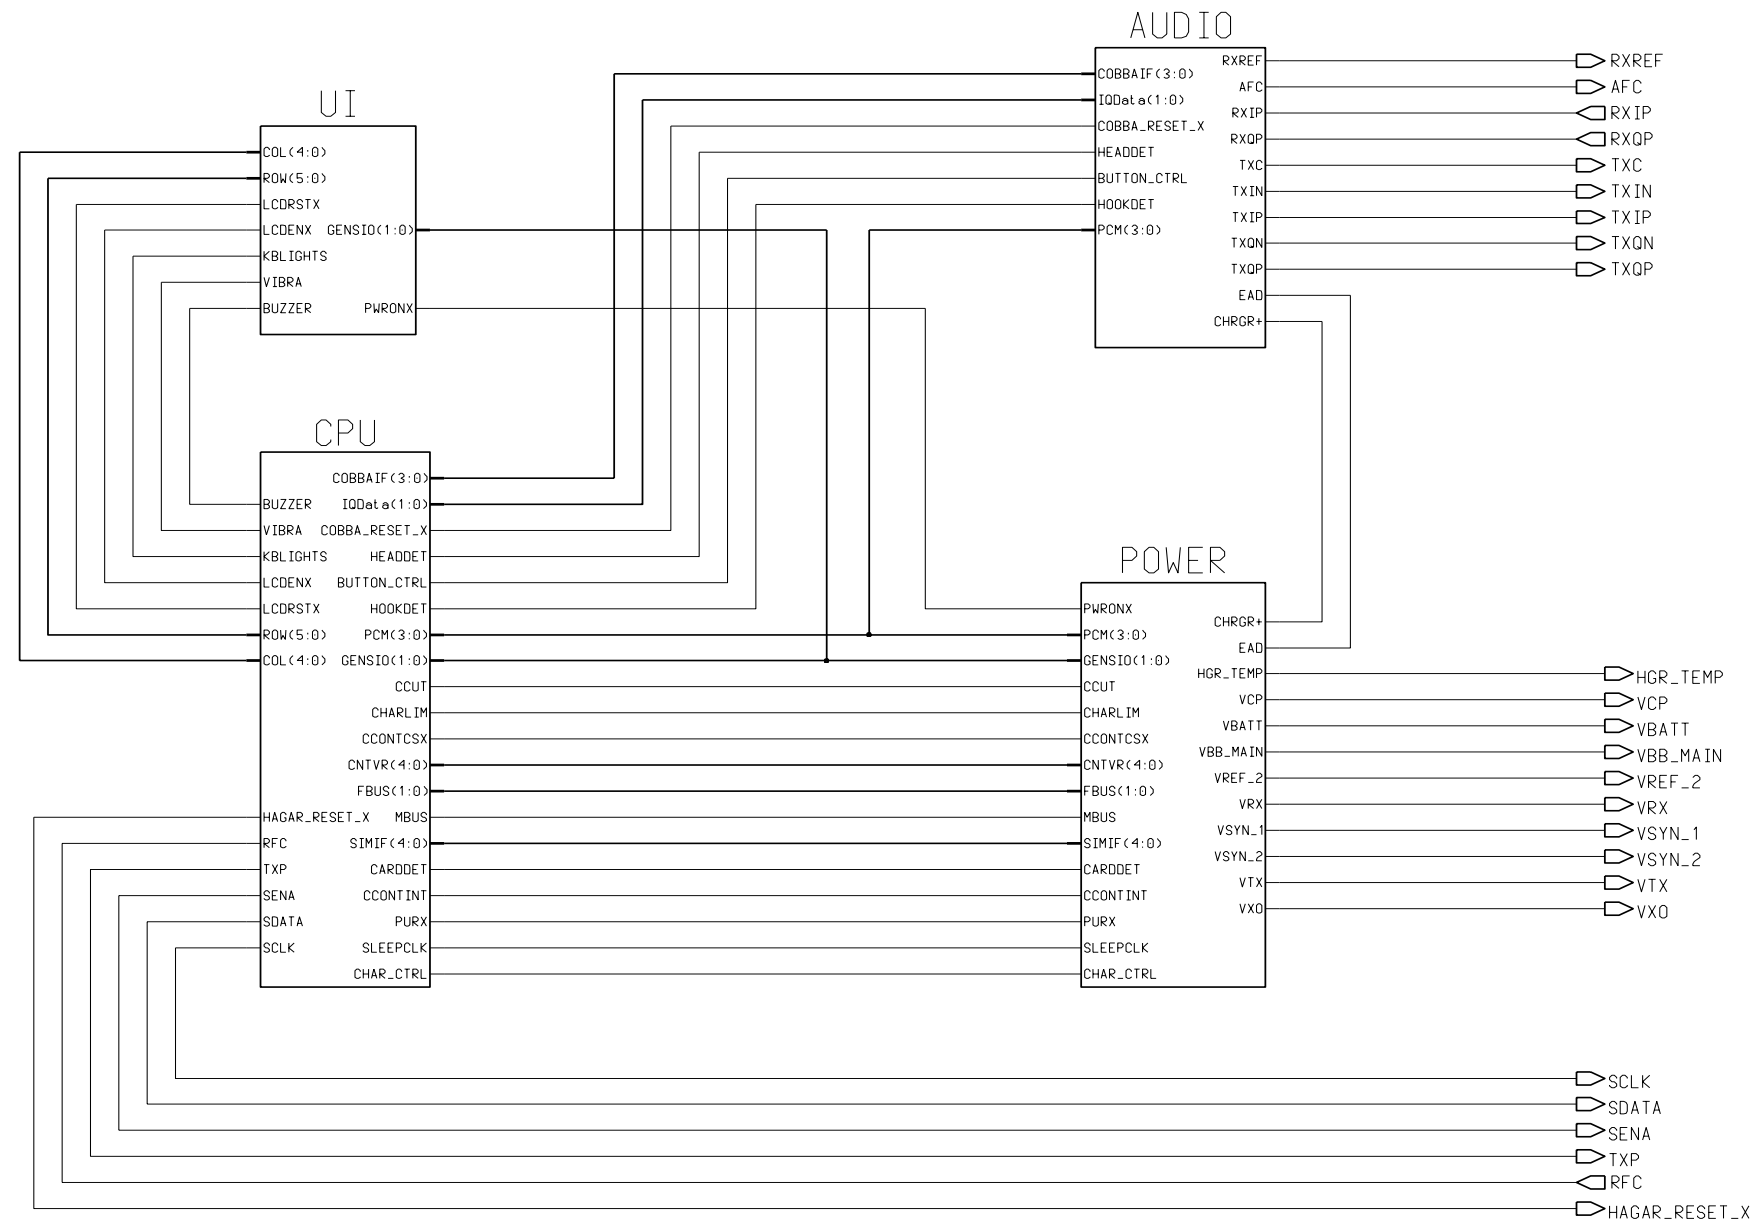

Rf to Baseband Connections

Baseband Block Diagram

Plot Date: Aug 14 07:46:24

Audio RFI

Plot Date: Aug 14 07:46:24

CPU

Plot Date: Aug 14 07:46:24

Power Supply and Charging

RF Block

LOKE RF (Gemini Copenhagen)

User Interface

Component Layout