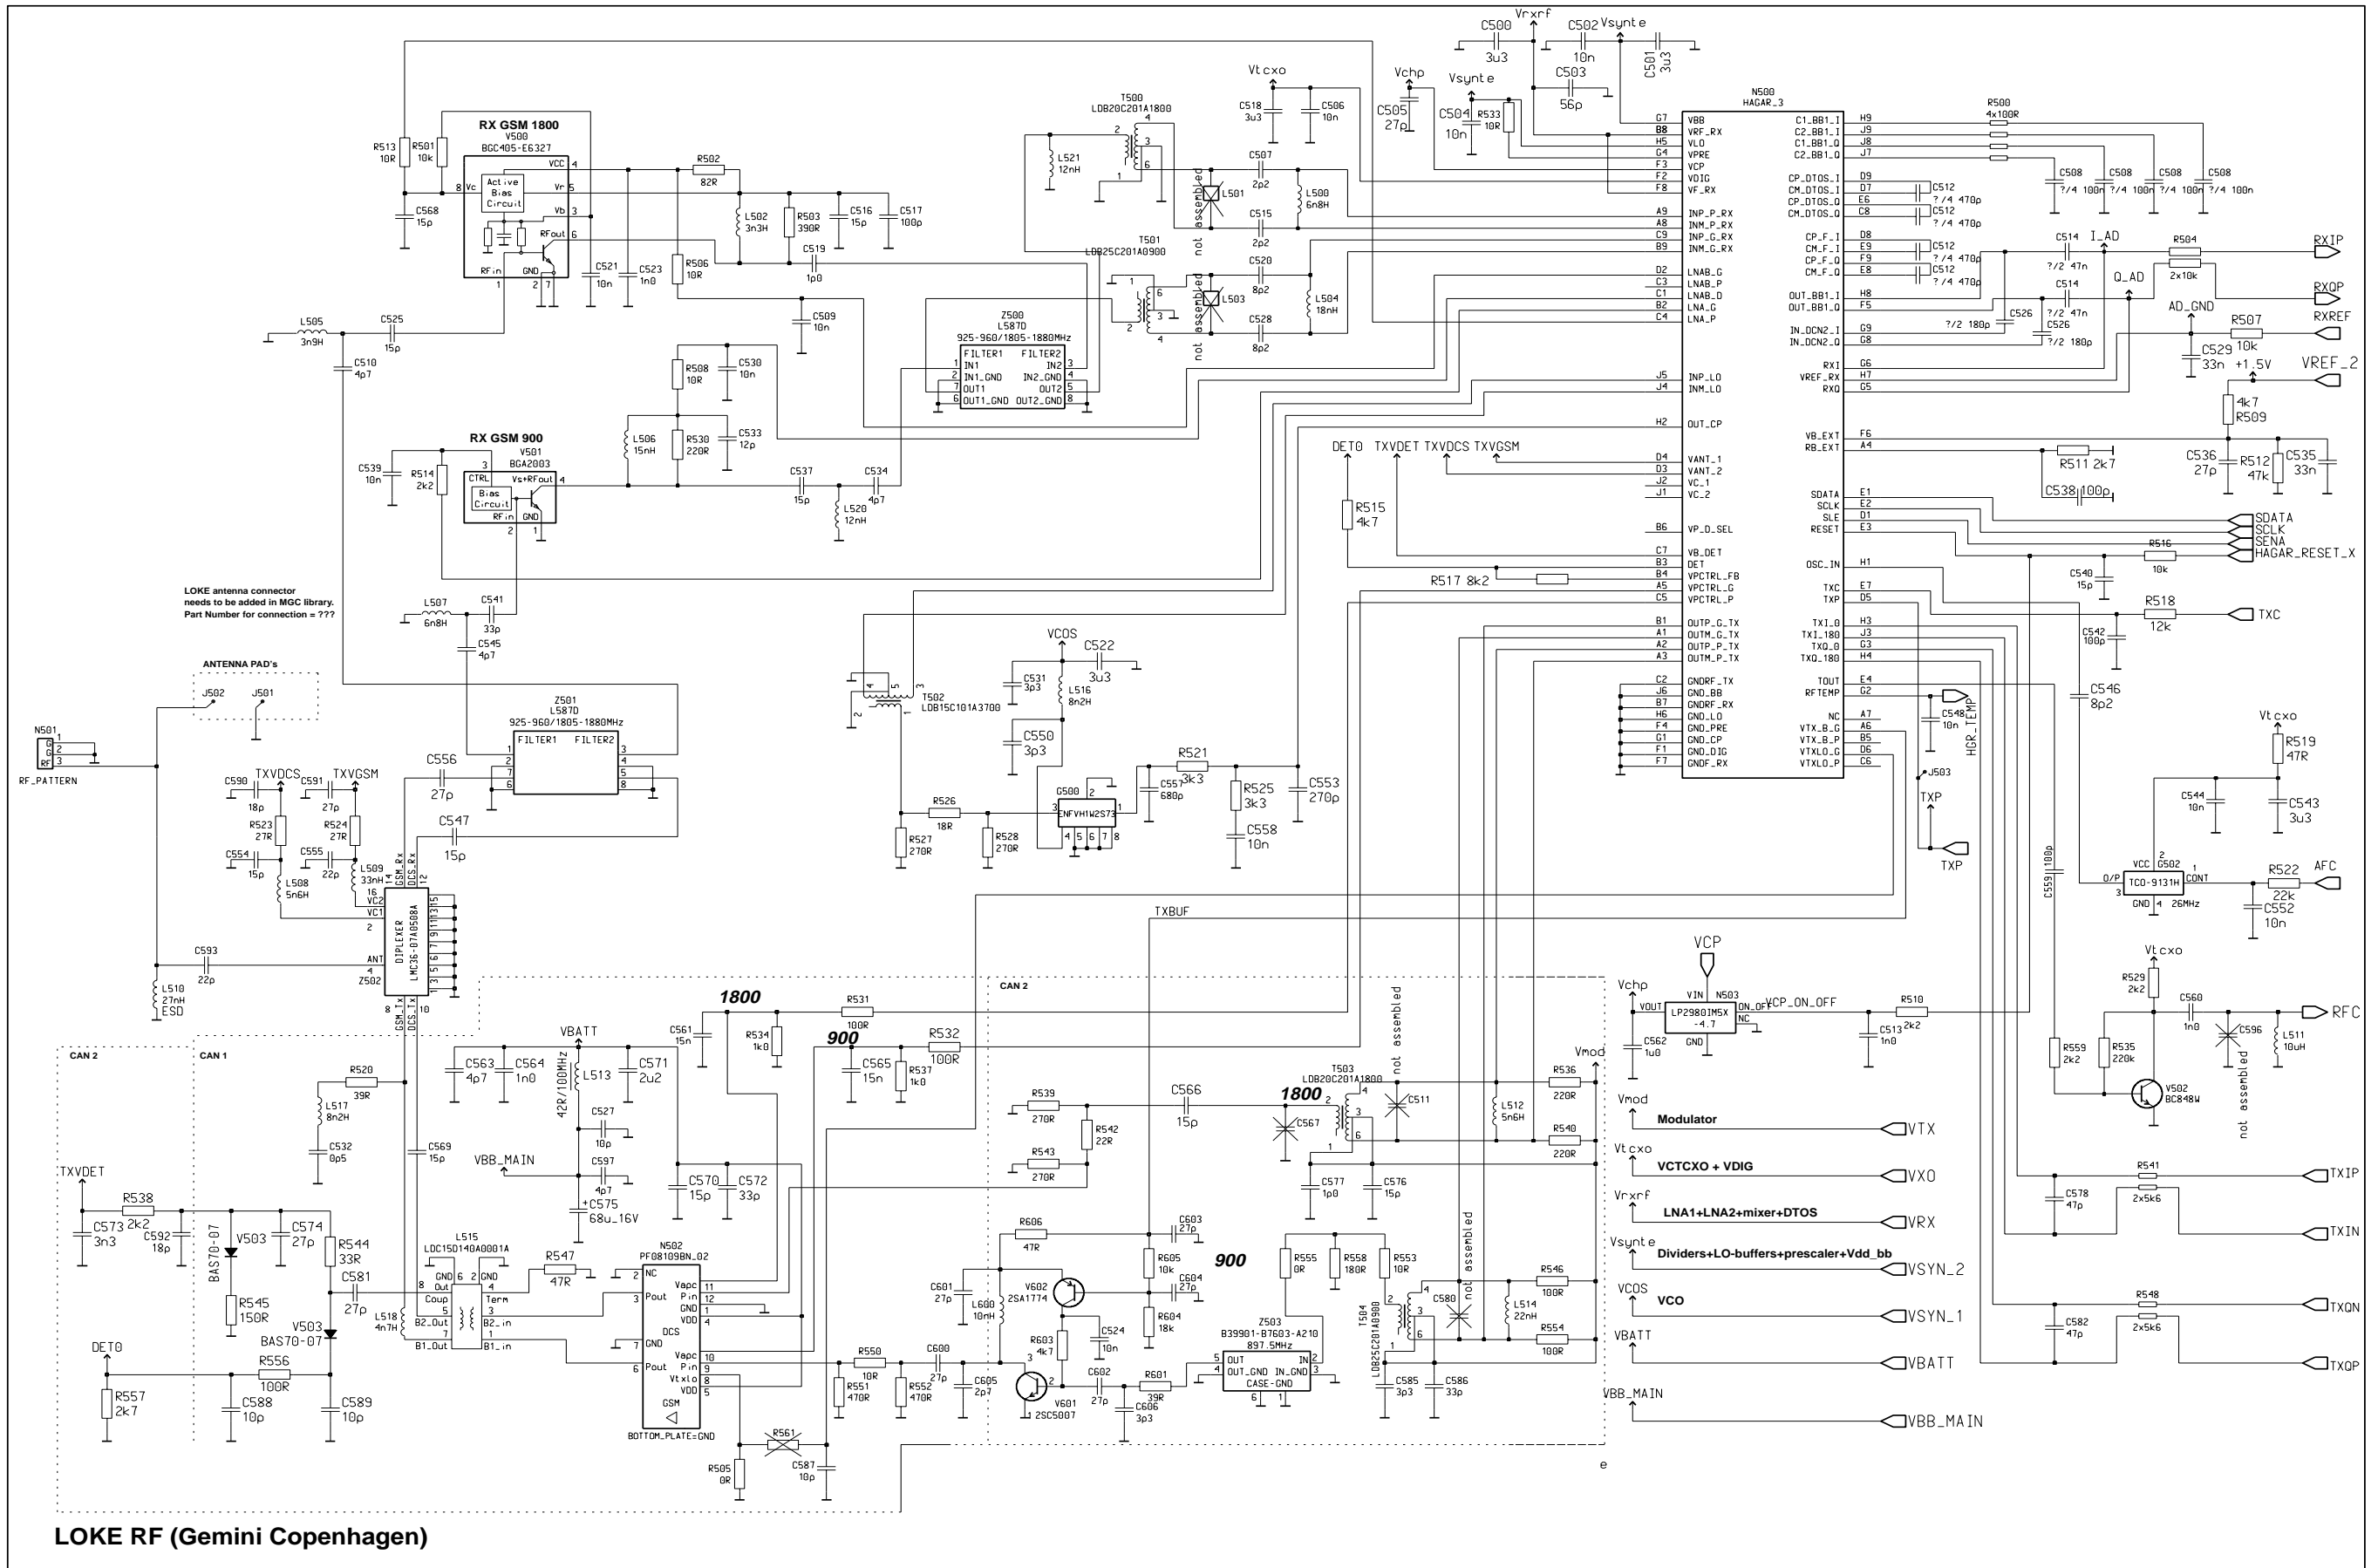

Rf to Baseband Connections

Baseband Block Diagram

Plot Date: Aug 14 07:46:24

Audio RFI

Plot Date: Aug 14 07:46:24

CPU

Plot Date: Aug 14 07:46:24

Power Supply and Charging

RF Block

LOKE RF (Gemini Copenhagen)

User Interface

Component Layout