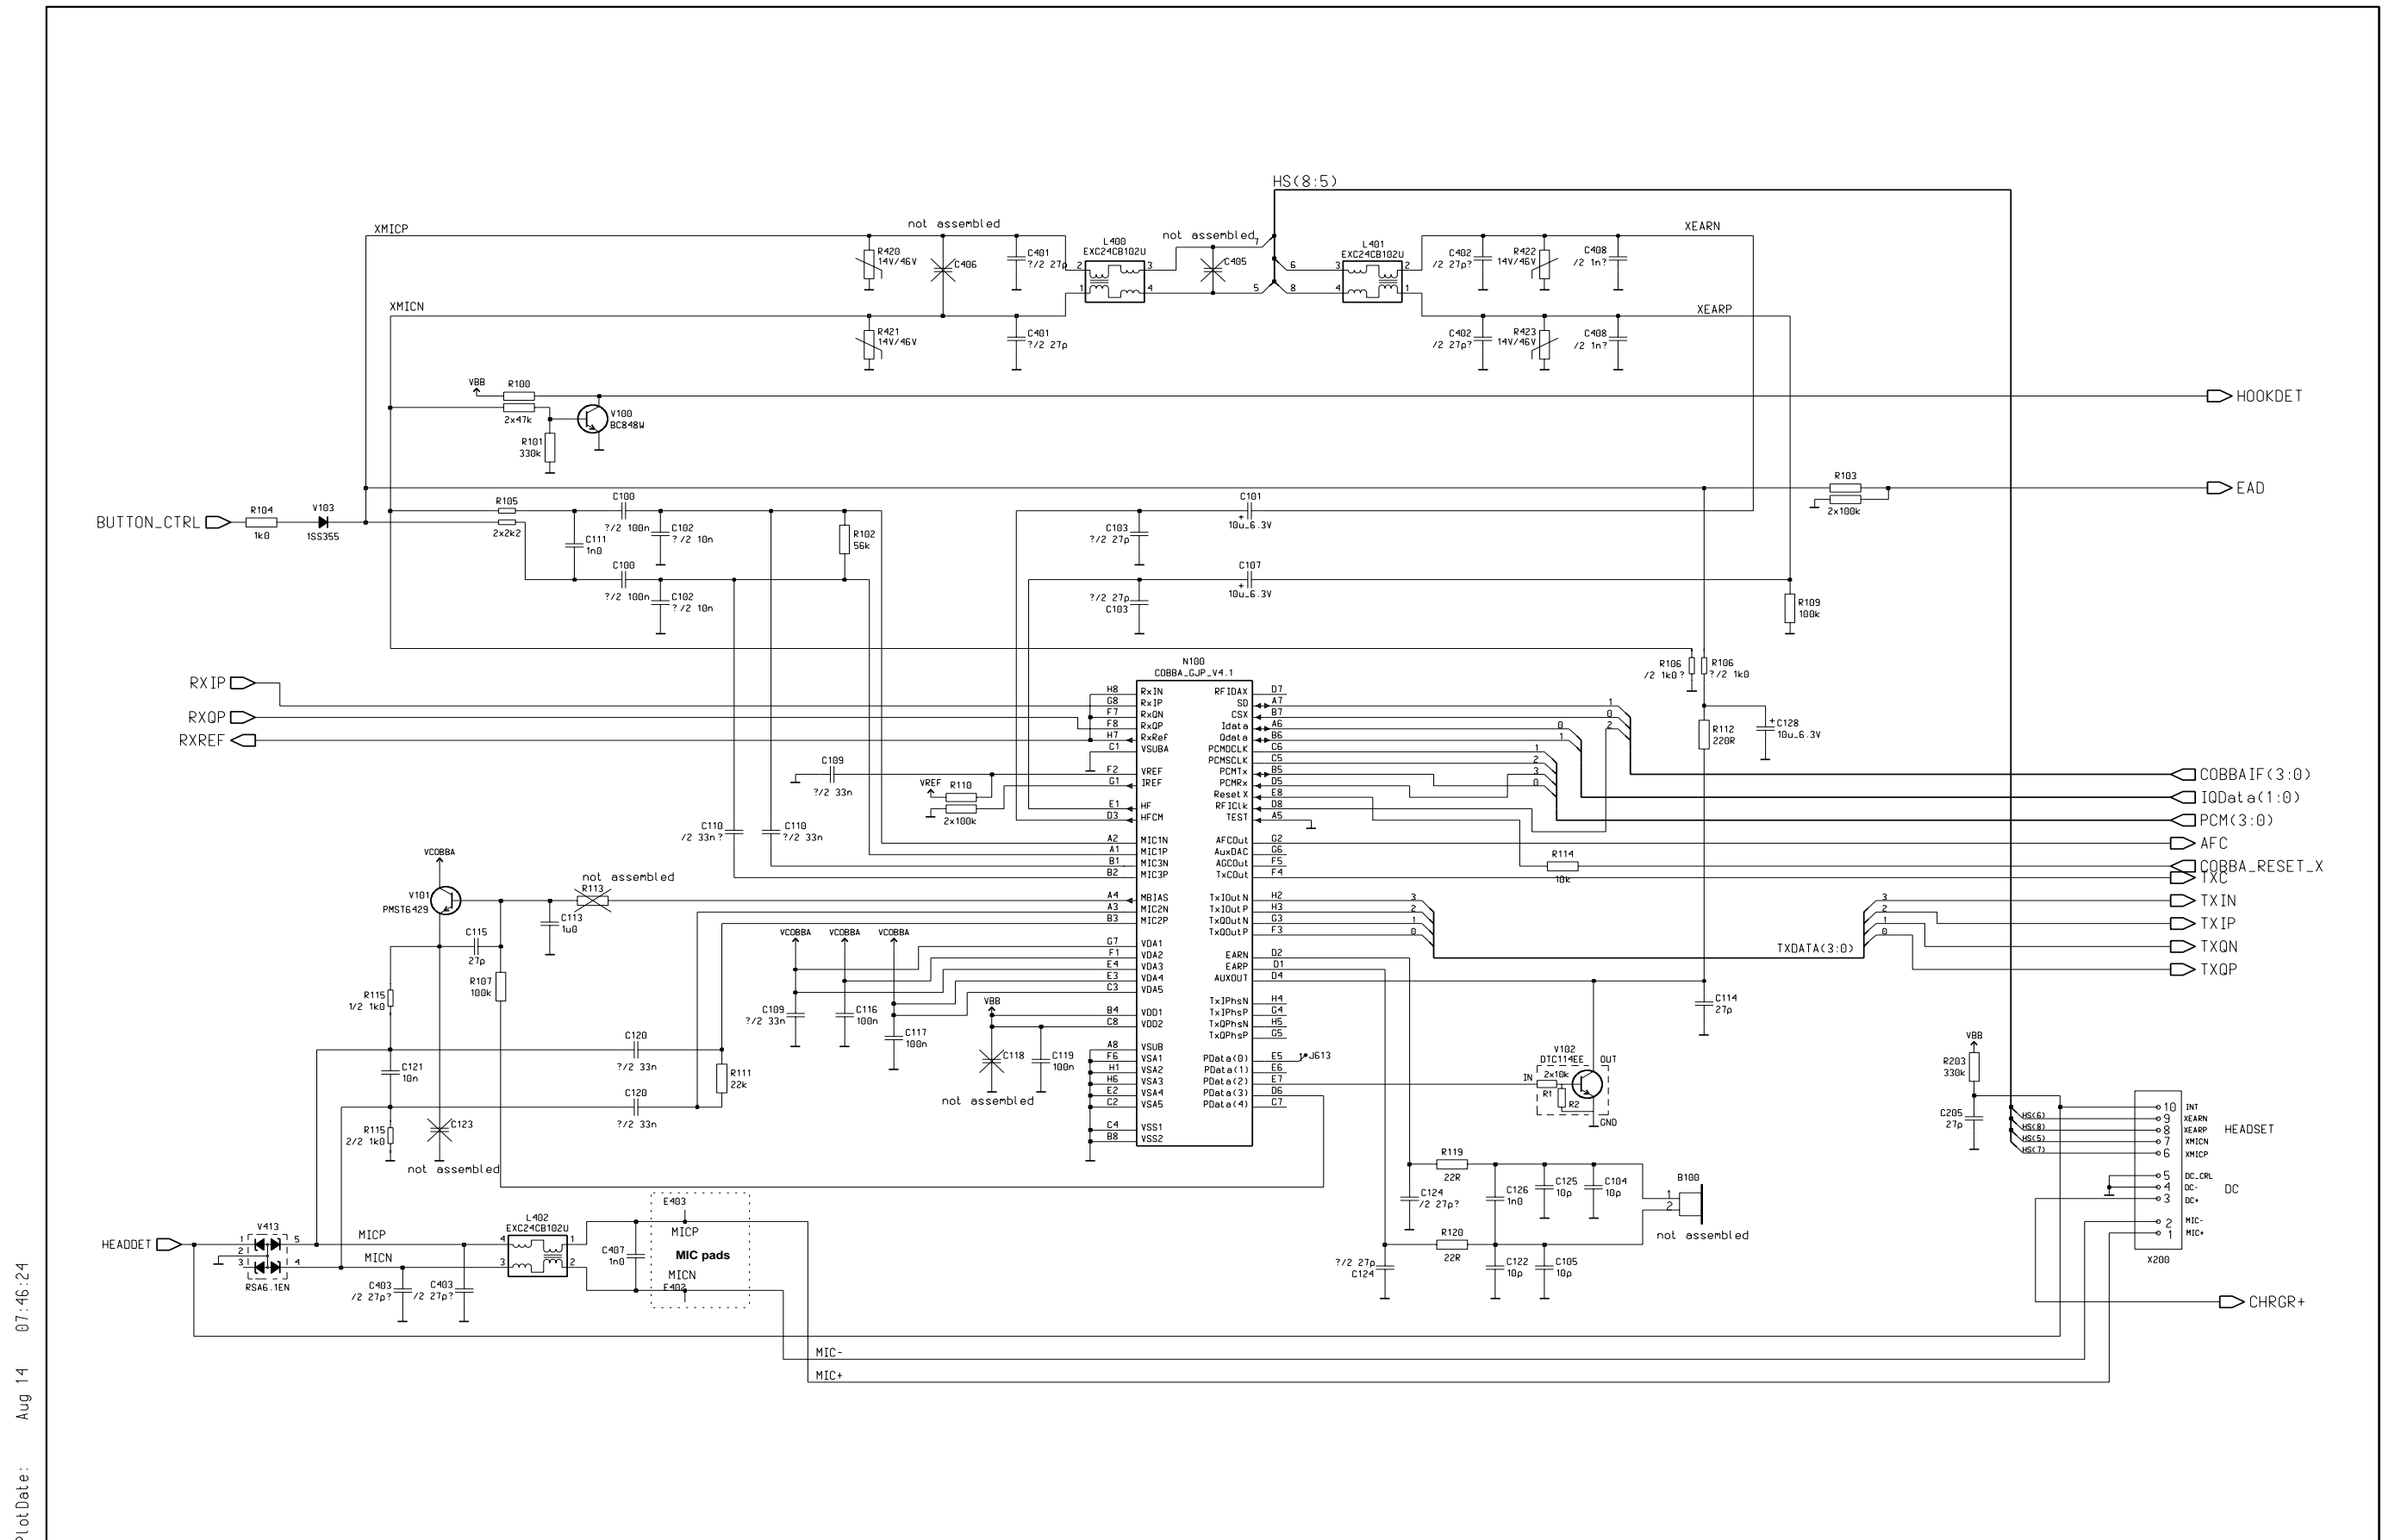

Rf to Baseband Connections

Baseband Block Diagram

Plot Date: Aug 14 07:46:24

Audio RFI

Plot Date: Aug 14 07:46:24

CPU

Plot Date: Aug 14 07:46:24

Power Supply and Charging

RF Block

LOKE RF (Gemini Copenhagen)

User Interface

Component Layout