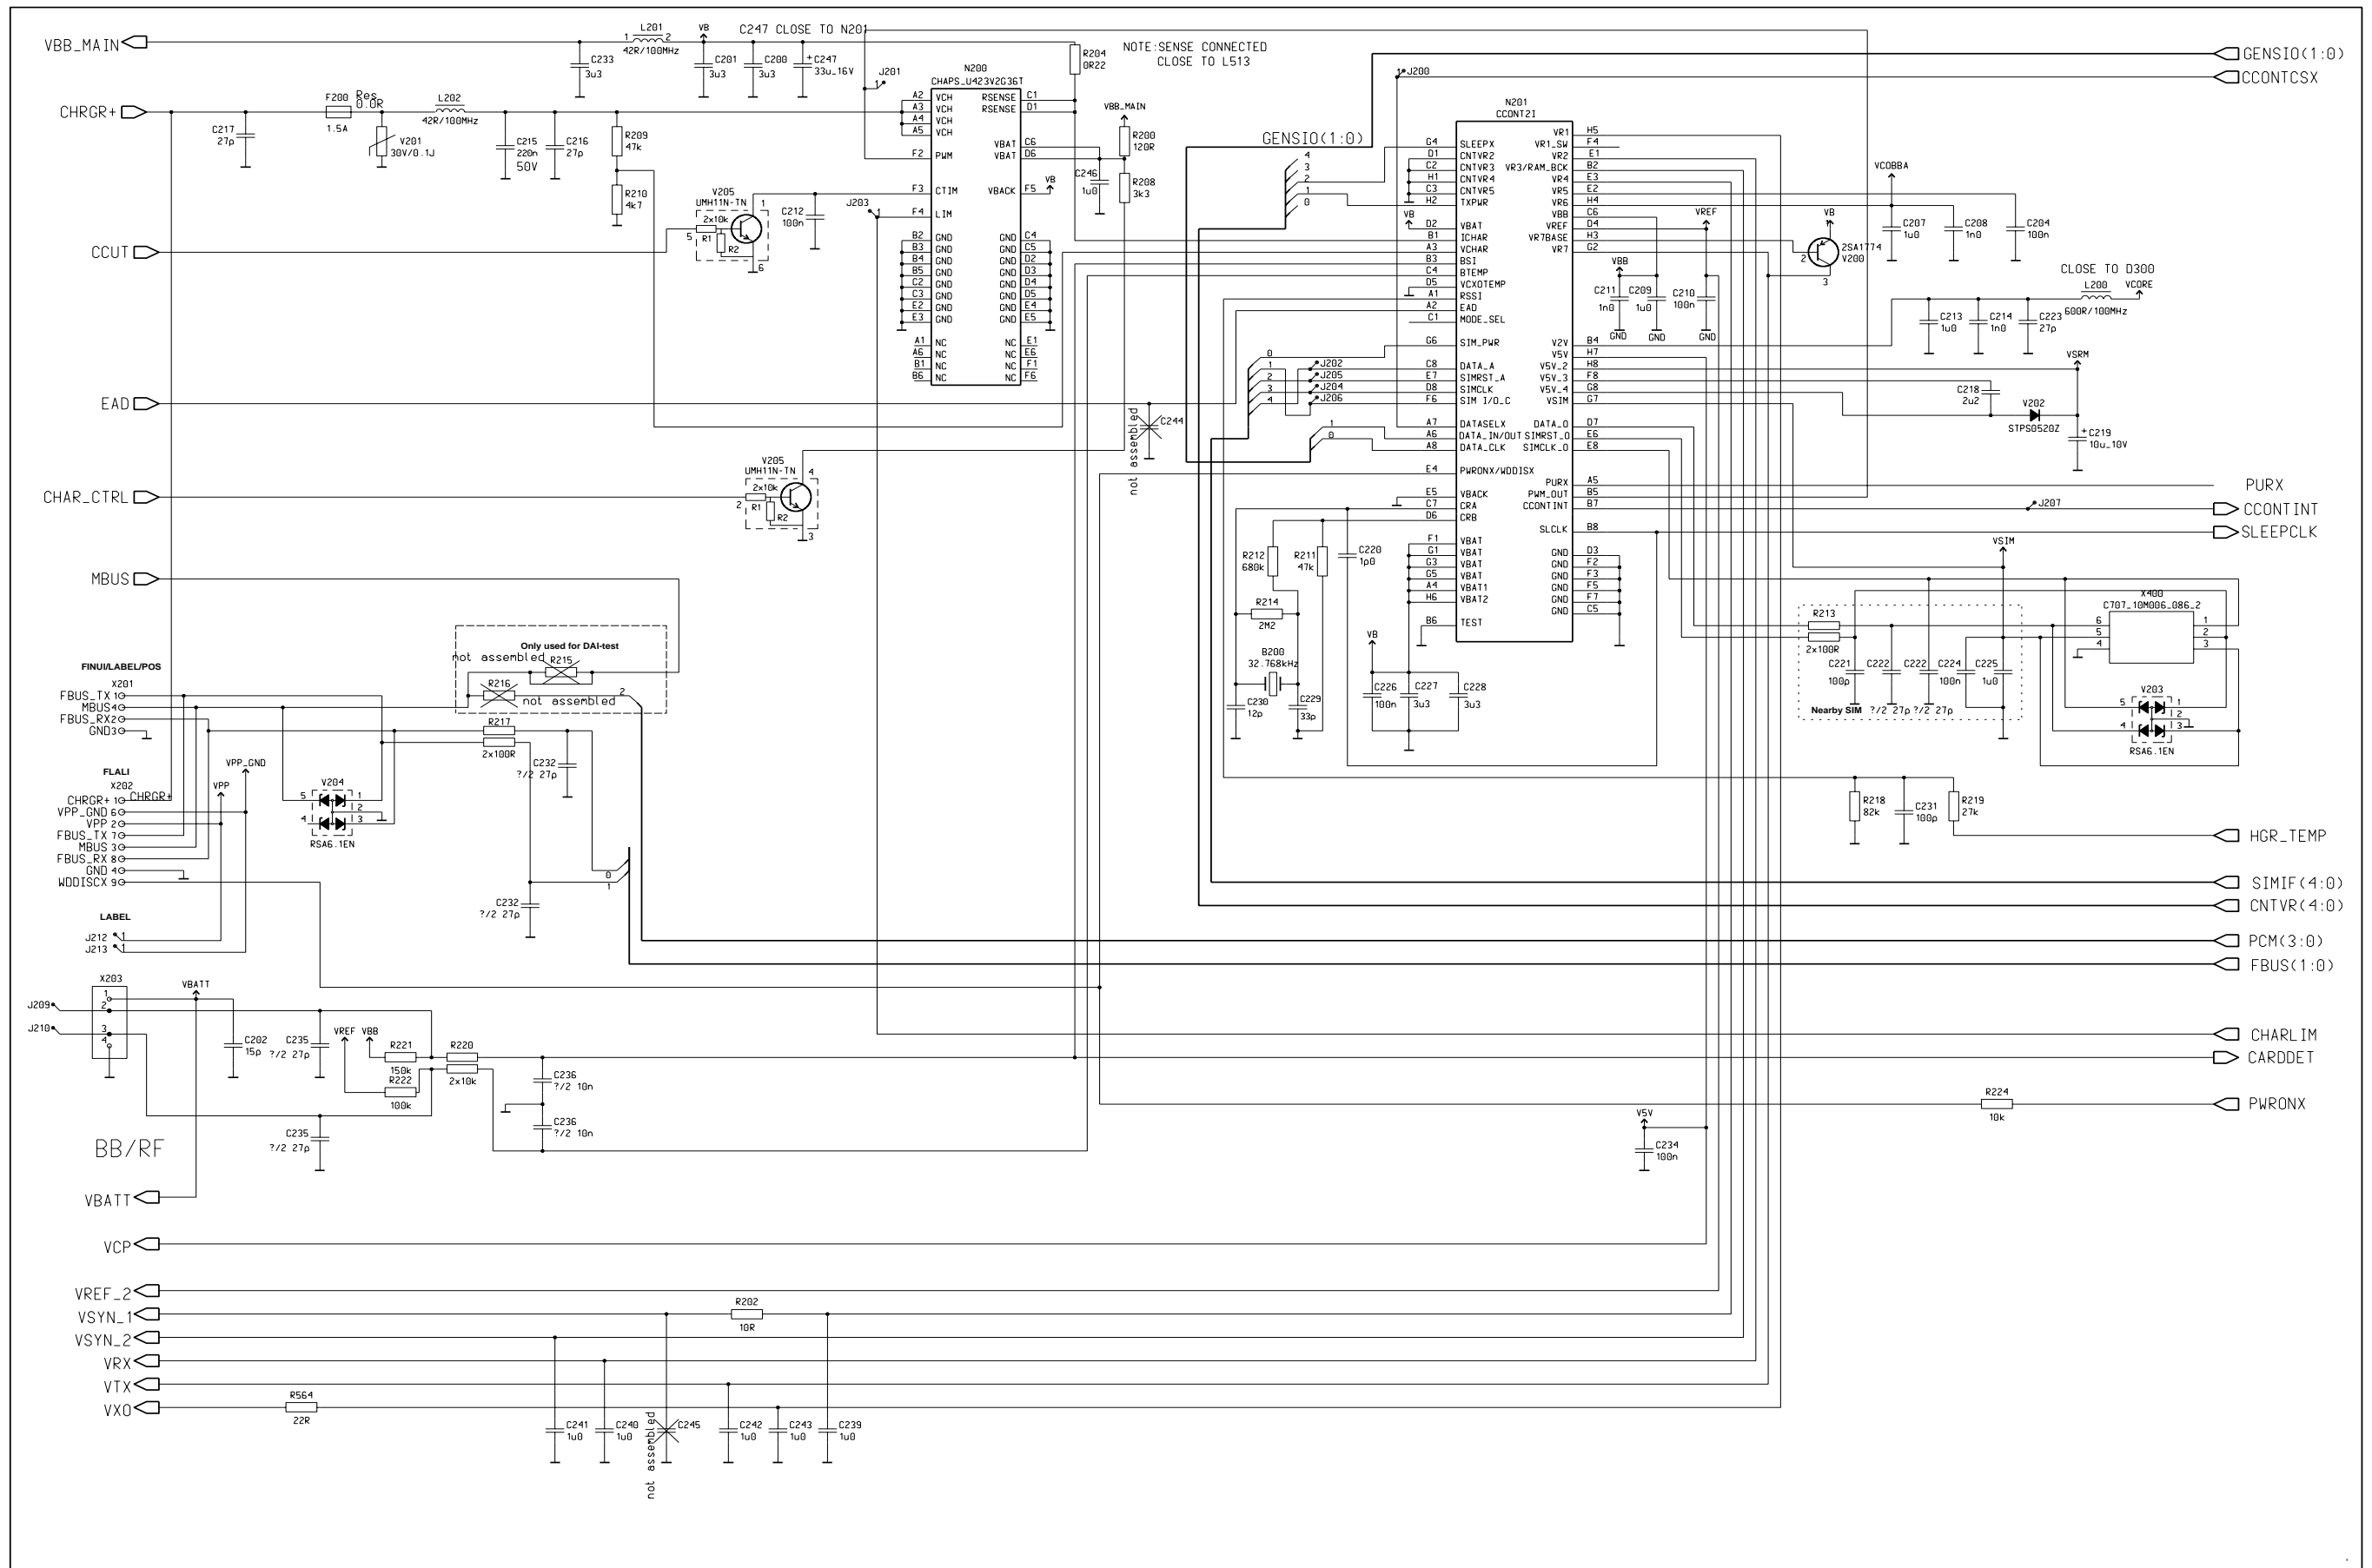

Rf to Baseband Connections

Baseband Block Diagram

Plot Date: Aug 14 07:46:24

Audio RFI

Plot Date: Aug 14 07:46:24

CPU

Plot Date: Aug 14 07:46:24

Power Supply and Charging

RF Block

LOKE RF (Gemini Copenhagen)

User Interface

Component Layout