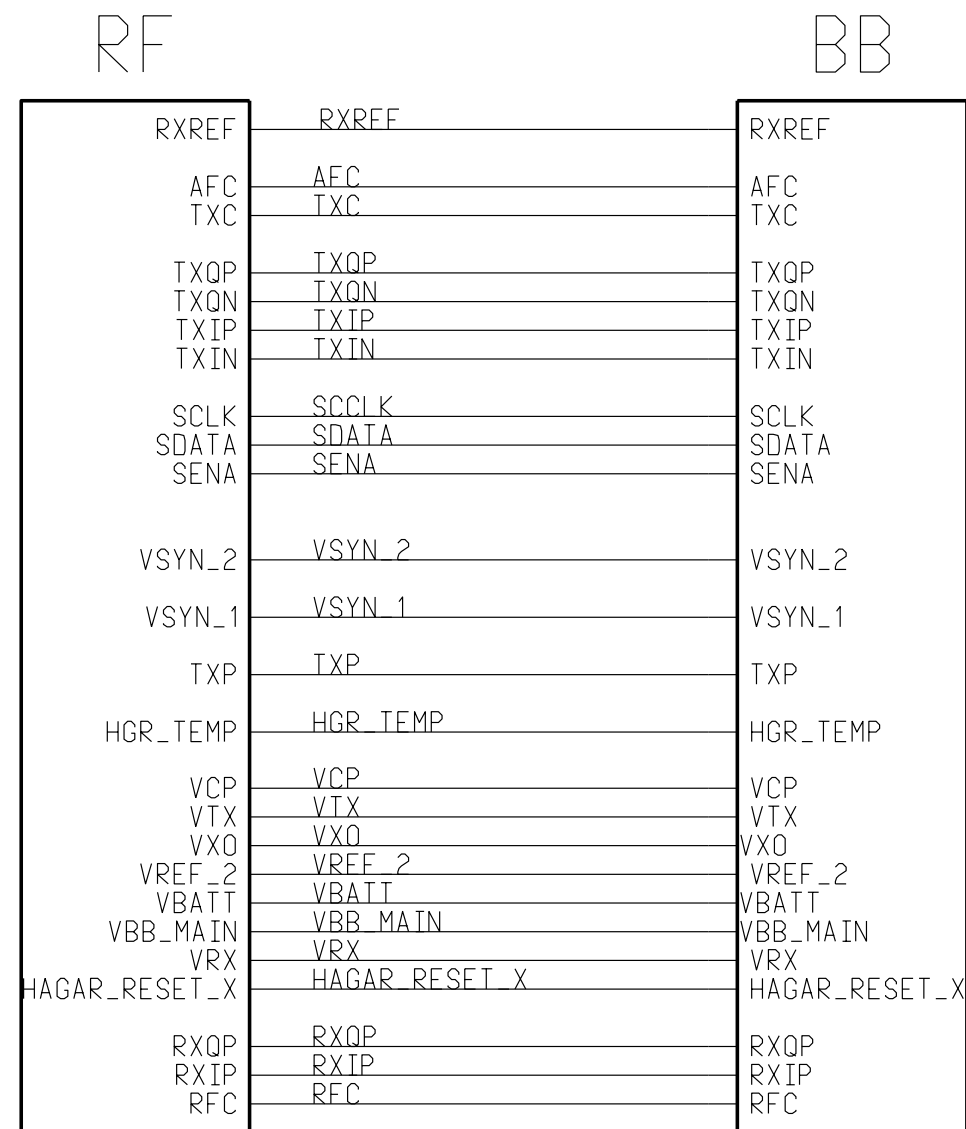

Rf to Baseband Connections

Baseband Block Diagram

Plot Date: Aug 14 07:46:24

Audio RFI

Plot Date: Aug 14 07:46:24

CPU

Plot Date: Aug 14 07:46:24

Power Supply and Charging

RF Block

LOKE RF (Gemini Copenhagen)

User Interface

Component Layout