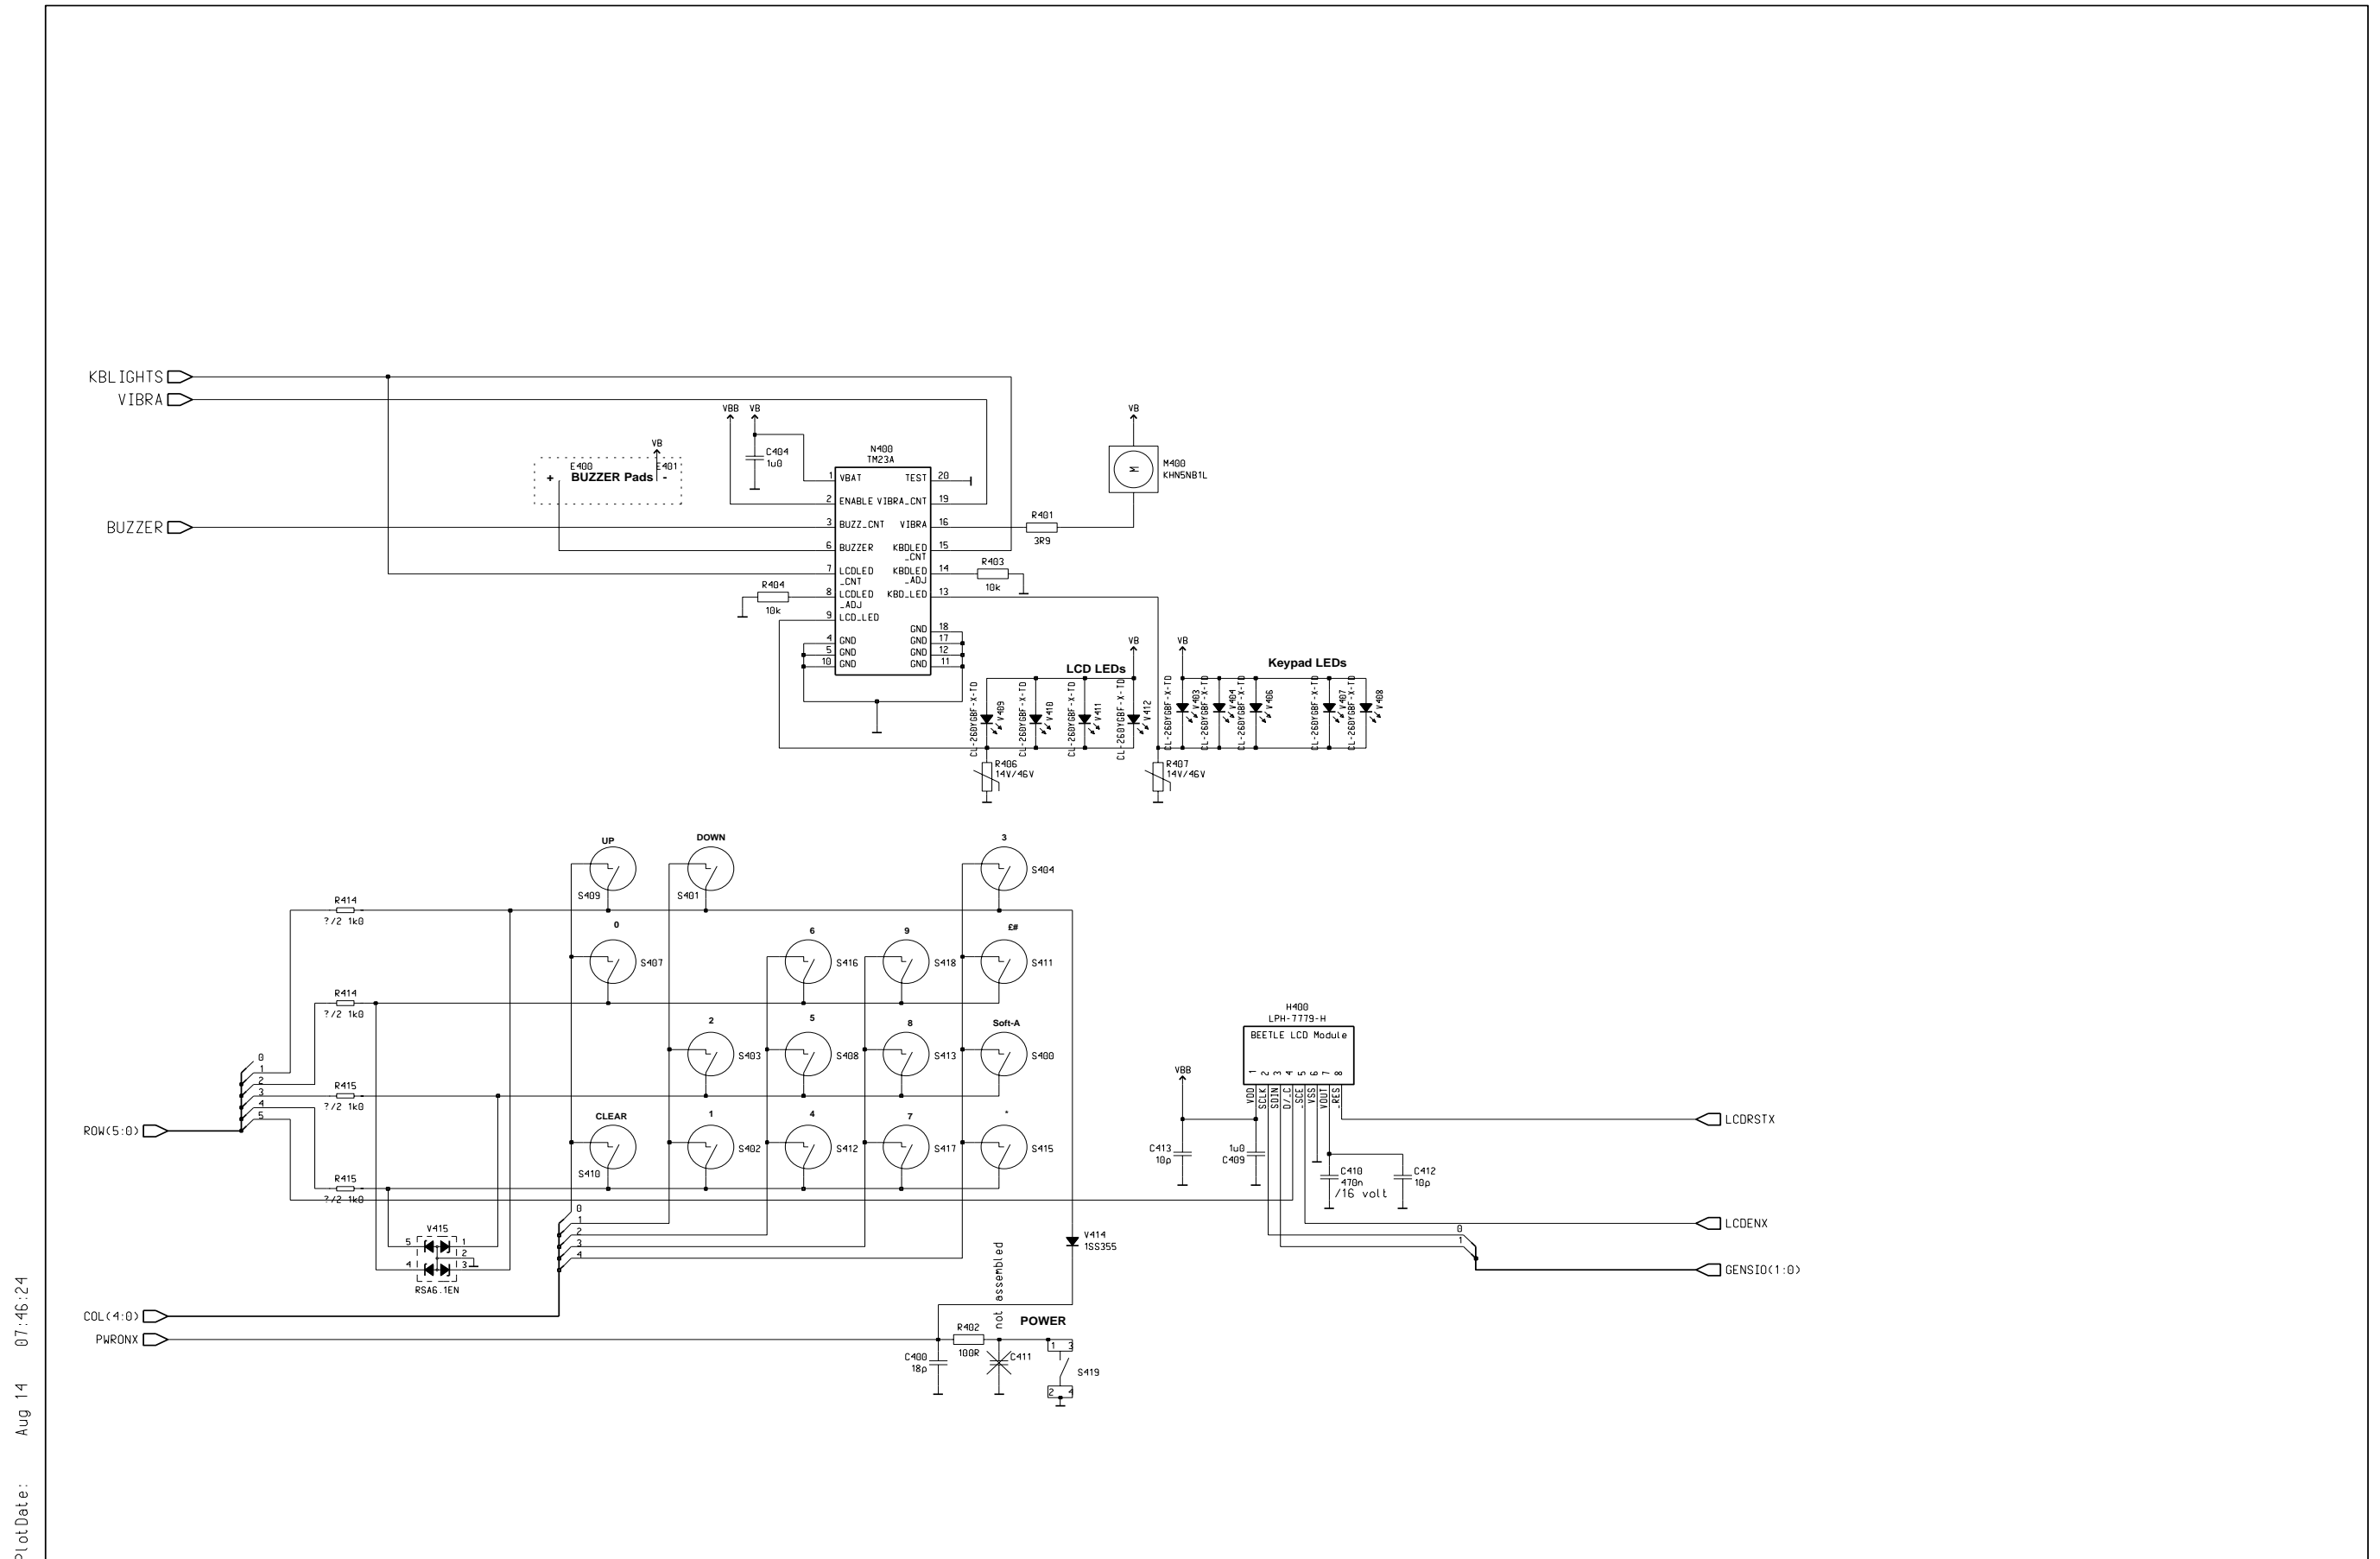

Rf to Baseband Connections

Baseband Block Diagram

Plot Date: Aug 14 07:46:24

Audio RFI

Plot Date: Aug 14 07:46:24

CPU

Plot Date: Aug 14 07:46:24

Power Supply and Charging

RF Block

LOKE RF (Gemini Copenhagen)

User Interface

Component Layout