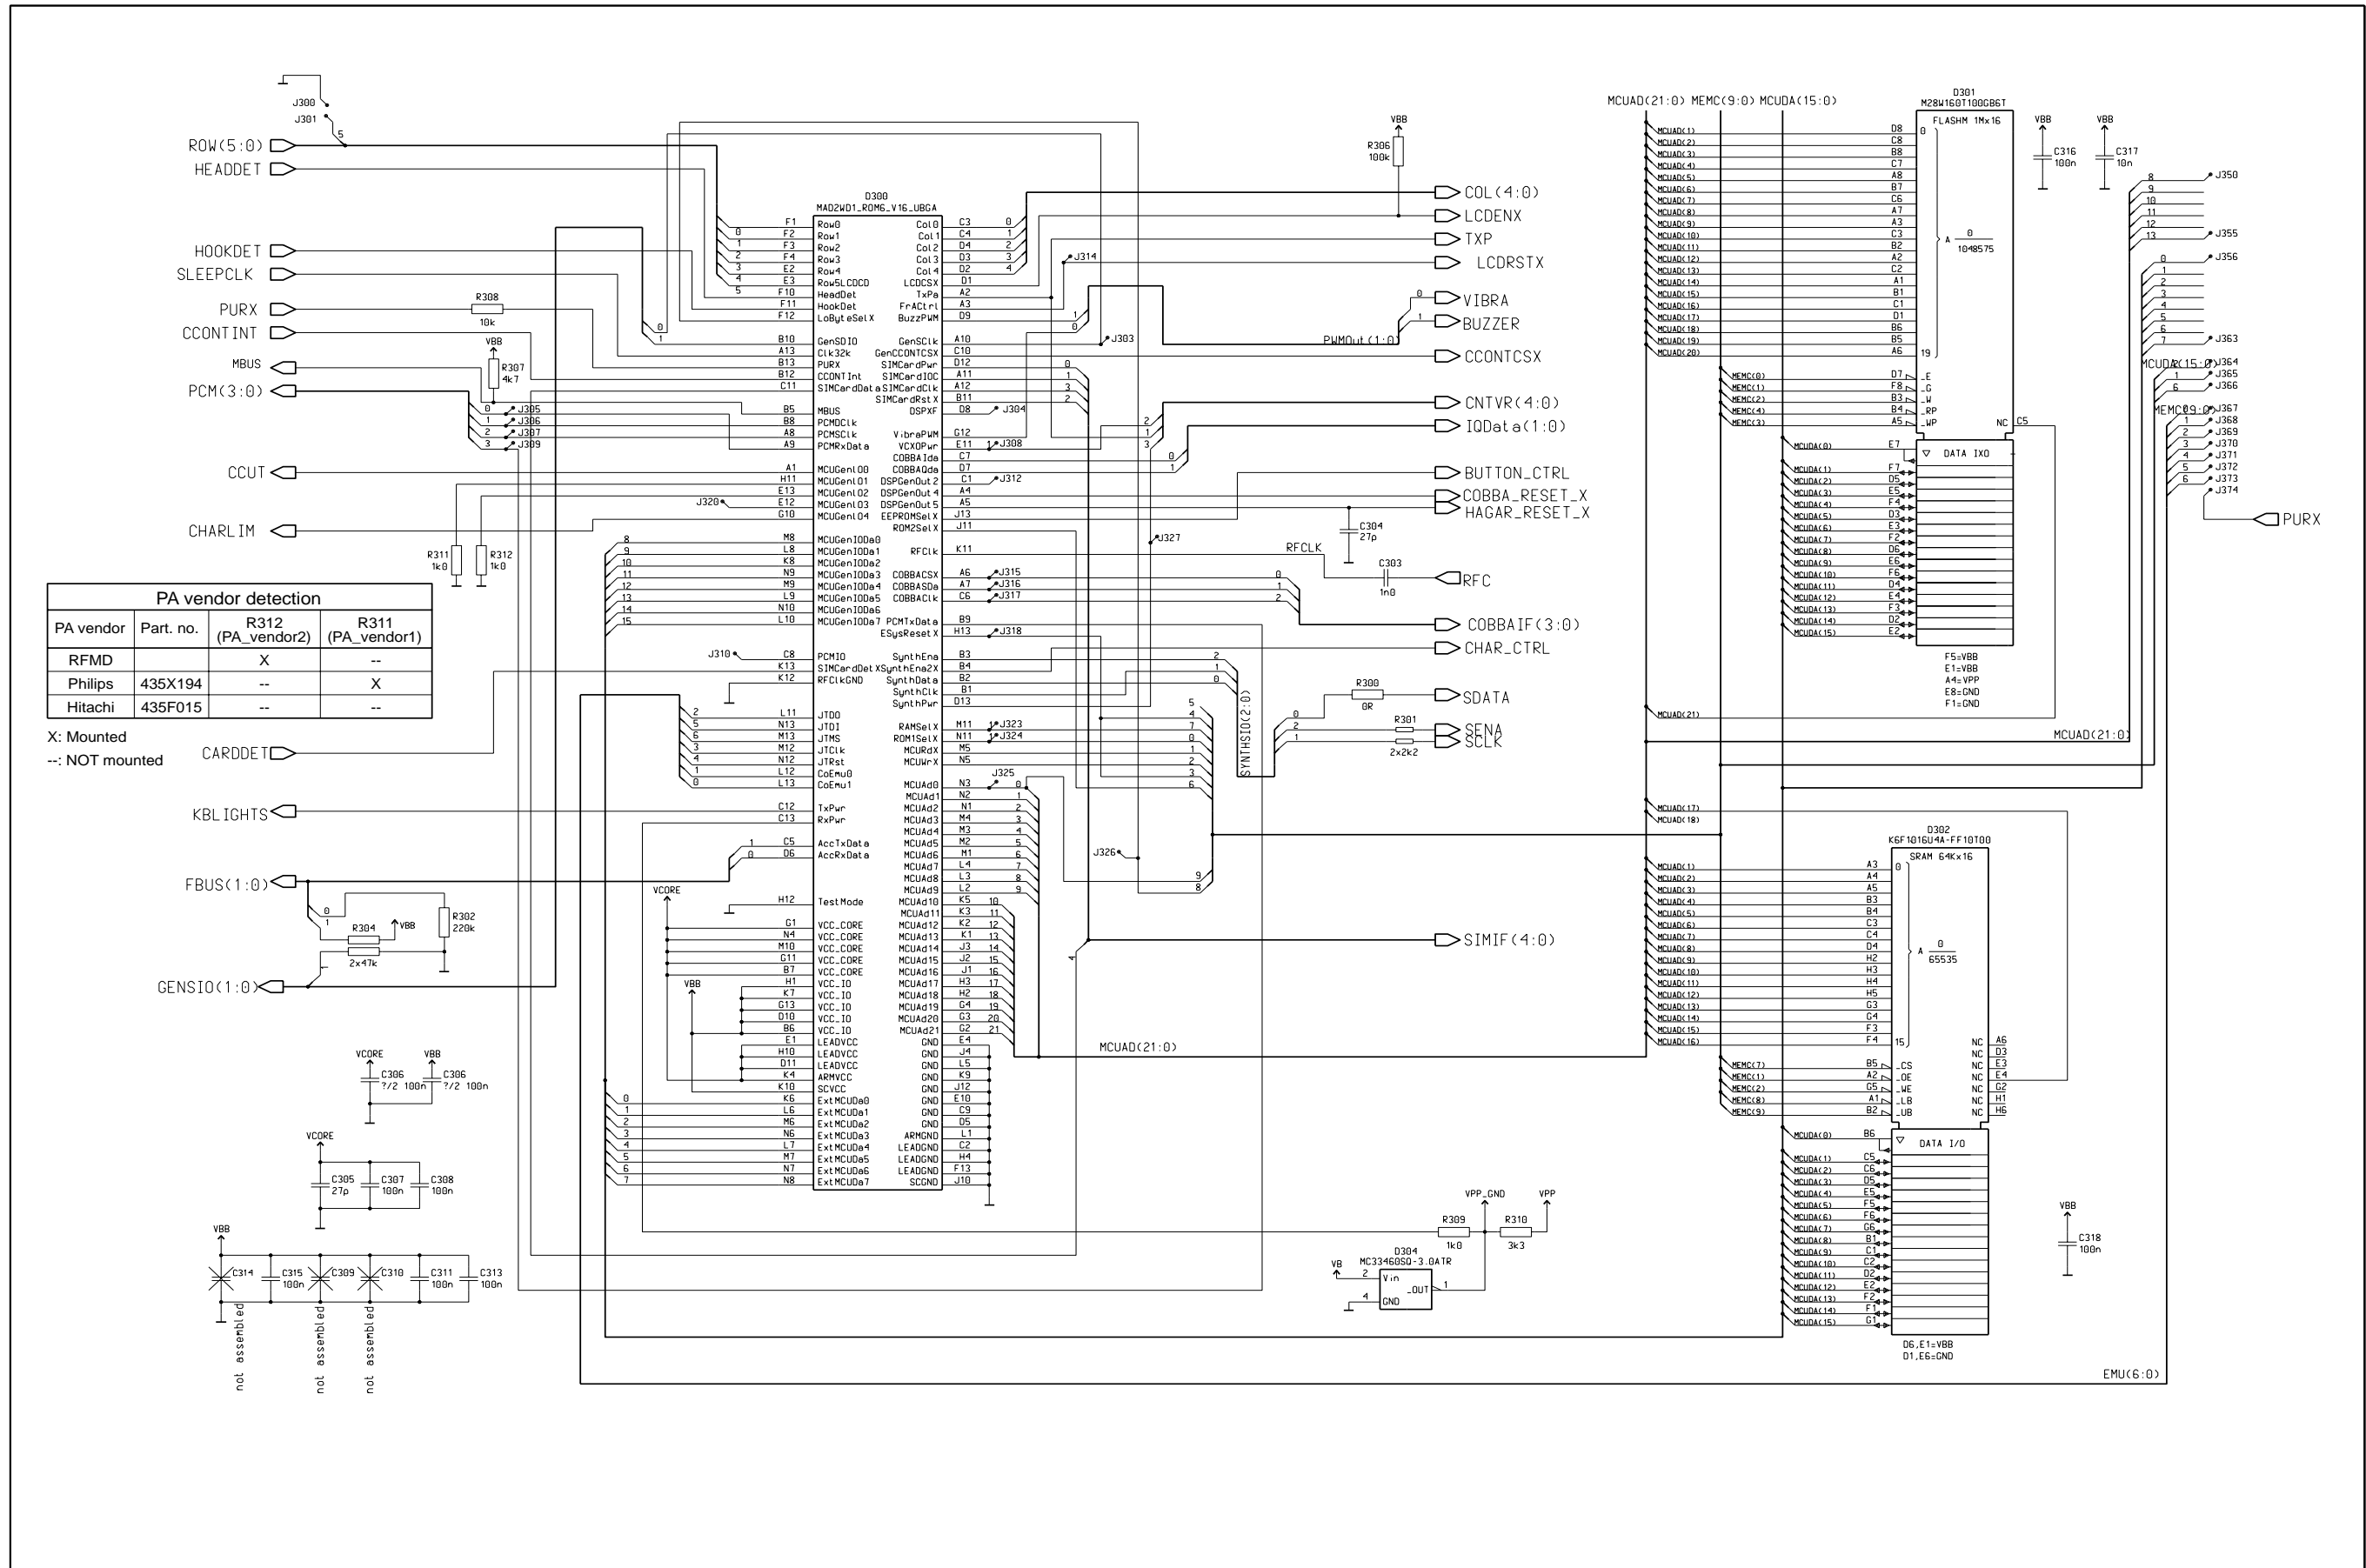

Rf to Baseband Connections

Baseband Block Diagram

Plot Date: Aug 14 07:46:24

Audio RFI

Plot Date: Aug 14 07:46:24

CPU

Plot Date: Aug 14 07:46:24

Power Supply and Charging

RF Block

LOKE RF (Gemini Copenhagen)

User Interface

Component Layout